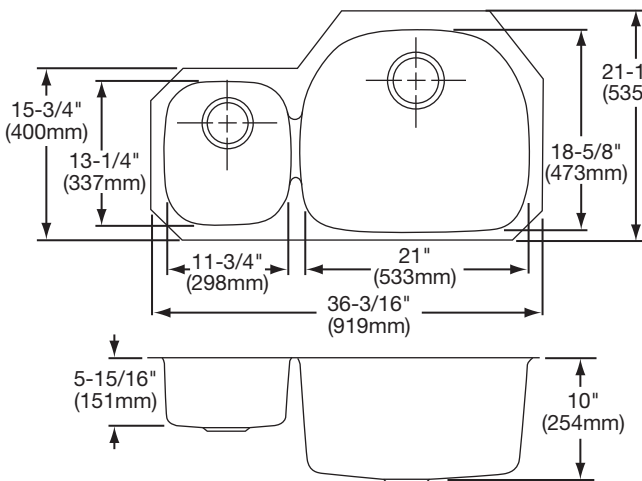

Bowl Depth: EGUH3621L/R - 8" (203mm) (large bowl), 5-15/16" (405mm) (small bowl); EGUH362110L/R - 10" (254mm) (large bowl), 5-15/16" (405mm) (small bowl).

Finish: Exposed surfaces are polished to a non-directional soft satin finish.

OTHER

Drain Opening: 3-1/2" (89mm).

Suffix L (left) or R (right) denotes location of the small bowl.

Note: All Elkay undermount sinks are designed to affix to the underside of any solid surface countertop.

SINK DIMENSIONS*

| Model Number | Overall | | Inside Left Bowl | | | Inside Right Bowl | | | Cutout in Countertop | Minimum Cabinet Size |
|--------------|--|--|---|---|--|---|---|--|----------------------|----------------------|
| | L | W | L | W | D | L | W | D | | |
| EGUH3621L | 36 ³ / ₁₆ (919mm) | 21 ¹ / ₁₆ (535mm) | 11 ³ / ₄ (298mm) | 13 ¹ / ₄ (337mm) | 5 ¹⁵ / ₁₆ (151mm) | 21 (533mm) | 18 ⁵ / ₈ (473mm) | 8 (203mm) | See Template** | 42 (1067mm) |
| EGUH362110L | 36 ³ / ₁₆ (919mm) | 21 ¹ / ₁₆ (535mm) | 11 ³ / ₄ (298mm) | 13 ¹ / ₄ (337mm) | 5 ¹⁵ / ₁₆ (151mm) | 21 (533mm) | 18 ⁵ / ₈ (473mm) | 10 (254mm) | | 42 (1067mm) |
| EGUH3621R | 36 ³ / ₁₆ (919mm) | 21 ¹ / ₁₆ (535mm) | 21 (533mm) | 18 ⁵ / ₈ (473mm) | 8 (203mm) | 11 ³ / ₄ (298mm) | 13 ¹ / ₄ (337mm) | 5 ¹⁵ / ₁₆ (151mm) | | 42 (1067mm) |
| EGUH362110R | 36 ³ / ₁₆ (919mm) | 21 ¹ / ₁₆ (535mm) | 21 (533mm) | 18 ⁵ / ₈ (473mm) | 10 (254mm) | 11 ³ / ₄ (298mm) | 13 ¹ / ₄ (337mm) | 5 ¹⁵ / ₁₆ (151mm) | | 42 (1067mm) |

*Length is left to right. Width is front to back.

**Template and countertop mounting clips are packed with every sink.

Model EGUH3621L Illustrated

Model EGUH3621R Illustrated

Model EGUH362110L Illustrated