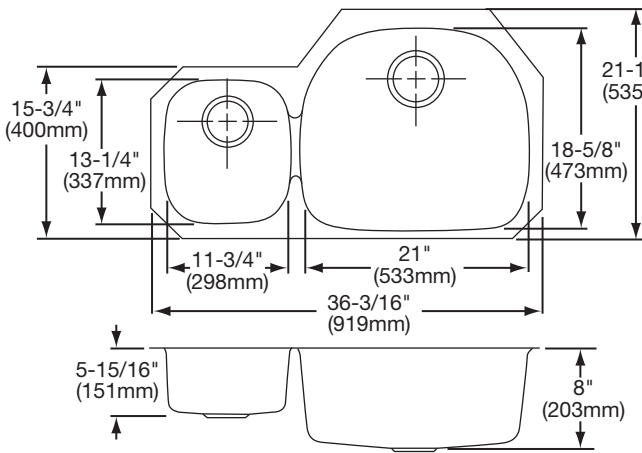

Bowl Depth: EGUH3621L/R - 8" (203mm) (large bowl), 5-15/16" (405mm) (small bowl); EGUH362110L/R - 10" (254mm) (large bowl), 5-15/16" (405mm) (small bowl).

Finish: Exposed surfaces are polished to a non-directional soft satin finish.

SINK DIMENSIONS*

| Model Number | Overall | | Inside Left Bowl | | | Inside Right Bowl | | | Cutout in Countertop | Minimum Cabinet Size |
|--------------|--|--|---|---|--|---|---|--|----------------------|----------------------|
| | L | W | L | W | D | L | W | D | | |
| EGUH3621L | 36 ³ / ₁₆ (919mm) | 21 ¹ / ₁₆ (535mm) | 11 ³ / ₄ (298mm) | 13 ¹ / ₄ (337mm) | 5 ¹⁵ / ₁₆ (151mm) | 21 (533mm) | 18 ⁵ / ₈ (473mm) | 8 (203mm) | See Template** | 42 (1067mm) |
| EGUH362110L | 36 ³ / ₁₆ (919mm) | 21 ¹ / ₁₆ (535mm) | 11 ³ / ₄ (298mm) | 13 ¹ / ₄ (337mm) | 5 ¹⁵ / ₁₆ (151mm) | 21 (533mm) | 18 ⁵ / ₈ (473mm) | 10 (254mm) | | 42 (1067mm) |
| EGUH3621R | 36 ³ / ₁₆ (919mm) | 21 ¹ / ₁₆ (535mm) | 21 (533mm) | 18 ⁵ / ₈ (473mm) | 8 (203mm) | 11 ³ / ₄ (298mm) | 13 ¹ / ₄ (337mm) | 5 ¹⁵ / ₁₆ (151mm) | | 42 (1067mm) |
| EGUH362110R | 36 ³ / ₁₆ (919mm) | 21 ¹ / ₁₆ (535mm) | 21 (533mm) | 18 ⁵ / ₈ (473mm) | 10 (254mm) | 11 ³ / ₄ (298mm) | 13 ¹ / ₄ (337mm) | 5 ¹⁵ / ₁₆ (151mm) | | 42 (1067mm) |

*Length is left to right. Width is front to back.

**Template and countertop mounting clips are packed with every sink.

Model EGUH3621L Illustrated

Model EGUH3621R Illustrated

Model EGUH362110L Illustrated