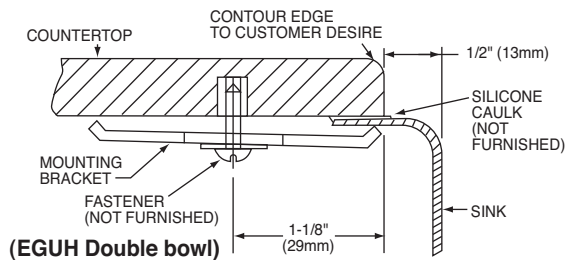

OTHER

Drain Opening: 3-1/2" (89mm).

Suffix L (left) or R (right) denotes location of the small bowl.

Note: All Elkay undermount sinks are designed to affix to the underside of any solid surface countertop.

Cutting Board: CB2213 (large bowl).

Colander: LC1412 (small bowl).

Model EGUH3621R

Model EGUH3621L

Installation Profile of EGUH Double Bowl Models

The template provided with each EGUH sink provides the only type of installation recommended by Elkay.

SEE OTHER SIDE FOR PRODUCT DIMENSIONS.

In keeping with our policy of continuing product improvement, Elkay reserves the right to change product specifications without notice. Please visit elkayusa.com for most current version of Elkay product specification sheets.