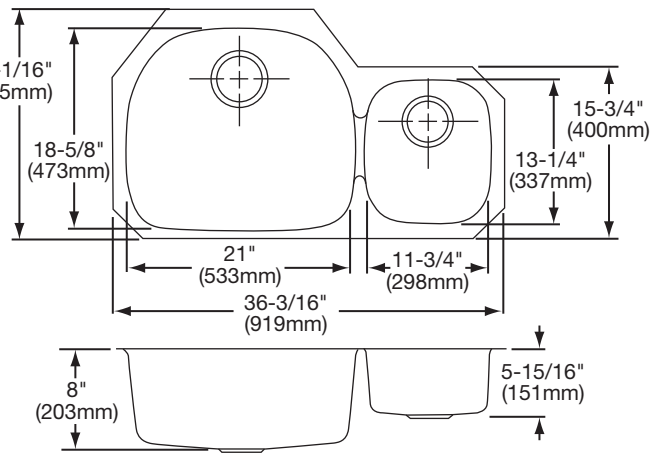

Bowl Depth: EGUH3621L/R - 8" (203mm) (large bowl), 5-15/16" (405mm) (small bowl); EGUH362110L/R - 10" (254mm) (large bowl), 5-15/16" (405mm) (small bowl).

Finish: Exposed surfaces are polished to a non-directional soft satin finish.

OTHER

Drain Opening: 3-1/2" (89mm).

Suffix L (left) or R (right) denotes location of the small bowl.

Note: All Elkay undermount sinks are designed to affix to the underside of any solid surface countertop.

SINK DIMENSIONS*

| Model Number | Overall | | Inside Left Bowl | | | Inside Right Bowl | | | Cutout in Countertop | Minimum Cabinet Size |
|--------------|--|--|---|---|--|---|---|--|----------------------|----------------------|
| | L | W | L | W | D | L | W | D | | |
| EGUH3621L | 36 ³ / ₁₆ (919mm) | 21 ¹ / ₁₆ (535mm) | 11 ³ / ₄ (298mm) | 13 ¹ / ₄ (337mm) | 5 ¹⁵ / ₁₆ (151mm) | 21 (533mm) | 18 ⁵ / ₈ (473mm) | 8 (203mm) | See Template** | 42 (1067mm) |
| EGUH362110L | 36 ³ / ₁₆ (919mm) | 21 ¹ / ₁₆ (535mm) | 11 ³ / ₄ (298mm) | 13 ¹ / ₄ (337mm) | 5 ¹⁵ / ₁₆ (151mm) | 21 (533mm) | 18 ⁵ / ₈ (473mm) | 10 (254mm) | | 42 (1067mm) |
| EGUH3621R | 36 ³ / ₁₆ (919mm) | 21 ¹ / ₁₆ (535mm) | 21 (533mm) | 18 ⁵ / ₈ (473mm) | 8 (203mm) | 11 ³ / ₄ (298mm) | 13 ¹ / ₄ (337mm) | 5 ¹⁵ / ₁₆ (151mm) | | 42 (1067mm) |
| EGUH362110R | 36 ³ / ₁₆ (919mm) | 21 ¹ / ₁₆ (535mm) | 21 (533mm) | 18 ⁵ / ₈ (473mm) | 10 (254mm) | 11 ³ / ₄ (298mm) | 13 ¹ / ₄ (337mm) | 5 ¹⁵ / ₁₆ (151mm) | | 42 (1067mm) |

*Length is left to right. Width is front to back.

**Template and countertop mounting clips are packed with every sink.

Model EGUH3621L Illustrated

Model EGUH3621R Illustrated

Model EGUH362110L Illustrated