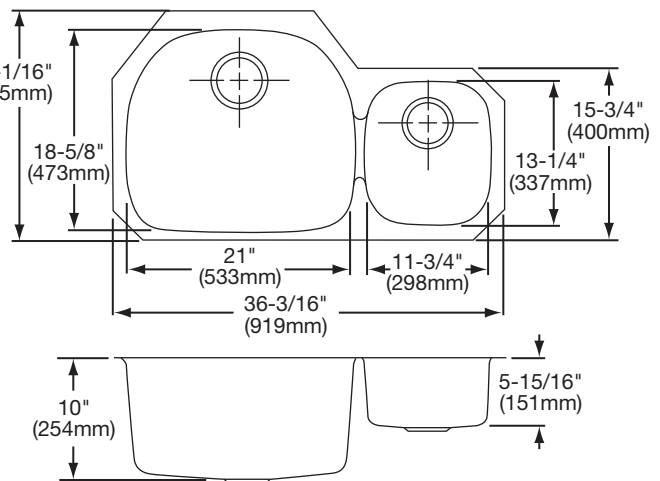

Bowl Depth: EGUH3621L/R - 8" (203mm) (large bowl), 5-15/16" (405mm) (small bowl); EGUH362110L/R - 10" (254mm) (large bowl), 5-15/16" (405mm) (small bowl).

Finish: Exposed surfaces are polished to a non-directional soft satin finish.

OTHER

Drain Opening: 3-1/2" (89mm).

Suffix L (left) or R (right) denotes location of the small bowl.

Note: All Elkay undermount sinks are designed to affix to the underside of any solid surface countertop.

SINK DIMENSIONS*

| Model Number | Overall | | Inside Left Bowl | | | Inside Right Bowl | | | Cutout in Countertop | Minimum Cabinet Size |
|--------------|--|--|---|---|--|---|---|--|----------------------|----------------------|
| | L | W | L | W | D | L | W | D | | |
| EGUH3621L | 36 ³ / ₁₆ (919mm) | 21 ¹ / ₁₆ (535mm) | 11 ³ / ₄ (298mm) | 13 ¹ / ₄ (337mm) | 5 ¹⁵ / ₁₆ (151mm) | 21 (533mm) | 18 ⁵ / ₈ (473mm) | 8 (203mm) | See Template** | 42 (1067mm) |
| EGUH362110L | 36 ³ / ₁₆ (919mm) | 21 ¹ / ₁₆ (535mm) | 11 ³ / ₄ (298mm) | 13 ¹ / ₄ (337mm) | 5 ¹⁵ / ₁₆ (151mm) | 21 (533mm) | 18 ⁵ / ₈ (473mm) | 10 (254mm) | | 42 (1067mm) |
| EGUH3621R | 36 ³ / ₁₆ (919mm) | 21 ¹ / ₁₆ (535mm) | 21 (533mm) | 18 ⁵ / ₈ (473mm) | 8 (203mm) | 11 ³ / ₄ (298mm) | 13 ¹ / ₄ (337mm) | 5 ¹⁵ / ₁₆ (151mm) | | 42 (1067mm) |
| EGUH362110R | 36 ³ / ₁₆ (919mm) | 21 ¹ / ₁₆ (535mm) | 21 (533mm) | 18 ⁵ / ₈ (473mm) | 10 (254mm) | 11 ³ / ₄ (298mm) | 13 ¹ / ₄ (337mm) | 5 ¹⁵ / ₁₆ (151mm) | | 42 (1067mm) |

*Length is left to right. Width is front to back.

**Template and countertop mounting clips are packed with every sink.

Model EGUH3621L Illustrated

Model EGUH3621R Illustrated

Model EGUH362110L Illustrated