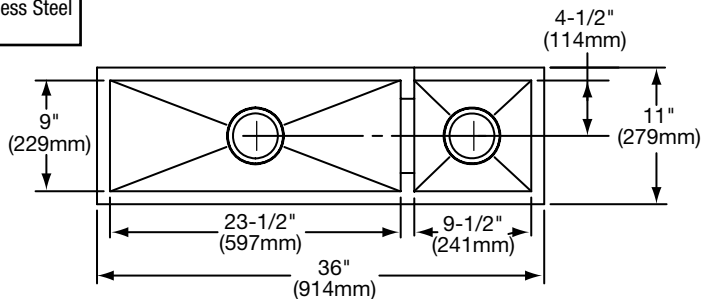

DESIGN FEATURES

Bowl Depth: 11" (279mm) (small bowl); 6-7/16" (164mm) (long bowl).

Coved Corners: Zero radius.

Rim Height: 3/4" (19mm) (small bowl); 1-1/2" (38mm) (long bowl).

Finish: Exposed surfaces have a polished satin finish.

Sink complies with ASME A112.19.3.

SINK DIMENSIONS*

Model Number	Overall		Inside Small Bowl			Inside Long Bowl			Drain Opening	Cutout in Countertop [1/2" (13mm) Corner Radius]		Minimum Cabinet Size
	L	W	L	W	D	L	W	D		L	W	
EFT361111	36 (914mm)	11 (279mm)	9 1/2 (241mm)	9 (229mm)	11 (279mm)	23 1/2 (597mm)	9 (229mm)	6 7/16 (164mm)	3 1/2 (89mm)	35 1/8 (892mm)	10 1/8 (257mm)	39 (991mm)

*Length is left to right. Width is front to back.

OPTIONAL ACCESSORIES*

Model Number	Description	Overall			Material
		L	W	Depth/Thickness	
LKCB1009HW	Cutting Board	10 (254mm)	10 (254mm)	1 (25mm)	Hardwood
LKDT1009SS	Drain Tray	10 (254mm)	9 7/16 (240mm)	9/16 (14mm)	Stainless Steel

*Length is left to right. Width is front to back.

Model LKCB1009HW

Model LKDT1009SS

Model EFT361111

Installation Profile

In keeping with our policy of continuing product improvement, Elkay reserves the right to change product specifications without notice. Please visit elkayusa.com for most current version of Elkay product specification sheets.