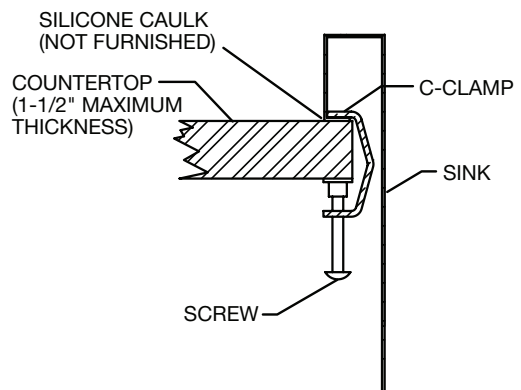

DESIGN FEATURES

Bowl Depth: 11" (279mm) (small bowl); 6-7/16" (164mm) (long bowl).

Coved Corners: Zero radius.

Rim Height: 3/4" (19mm) (small bowl); 1-1/2" (38mm) (long bowl).

Finish: Exposed surfaces have a polished satin finish.

*Length is left to right. Width is front to back.

OPTIONAL ACCESSORIES*

Model Number	Description	Overall			Material
		L	W	Depth/Thickness	
LKCB1009HW	Cutting Board	10 (254mm)	10 (254mm)	1 (25mm)	Hardwood
LKDT1009SS	Drain Tray	10 (254mm)	9 7/16 (240mm)	9/16 (14mm)	Stainless Steel

*Length is left to right. Width is front to back.

Model LKCB1009HW

Model LKDT1009SS

Model EFT361111

Installation Profile

In keeping with our policy of continuing product improvement, Elkay reserves the right to change product specifications without notice. Please visit elkayusa.com for most current version of Elkay product specification sheets.